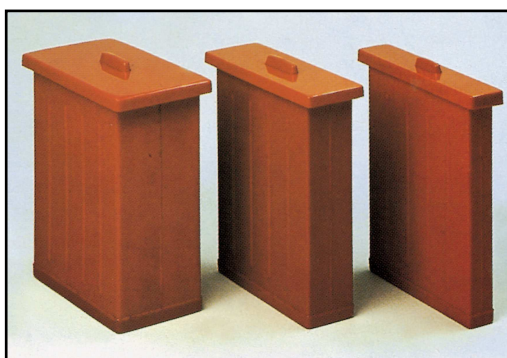

TECHNICAL DATA - SHEET

VERTICAL TRAYS

- Provided with anti-acid PVC.
- For chemicals.
- Complete of PVC lid.

CODE	DESCRIPTION
A-VS-04	Capacity 10 lt – Dim. cm 6 x 42 x 58 h
A-VS-05	Capacity 20 lt – Dim. cm 11 x 42 x 58 h
A-VS-06	Capacity 40 lt – Dim. cm 19 x 42 x 58 h